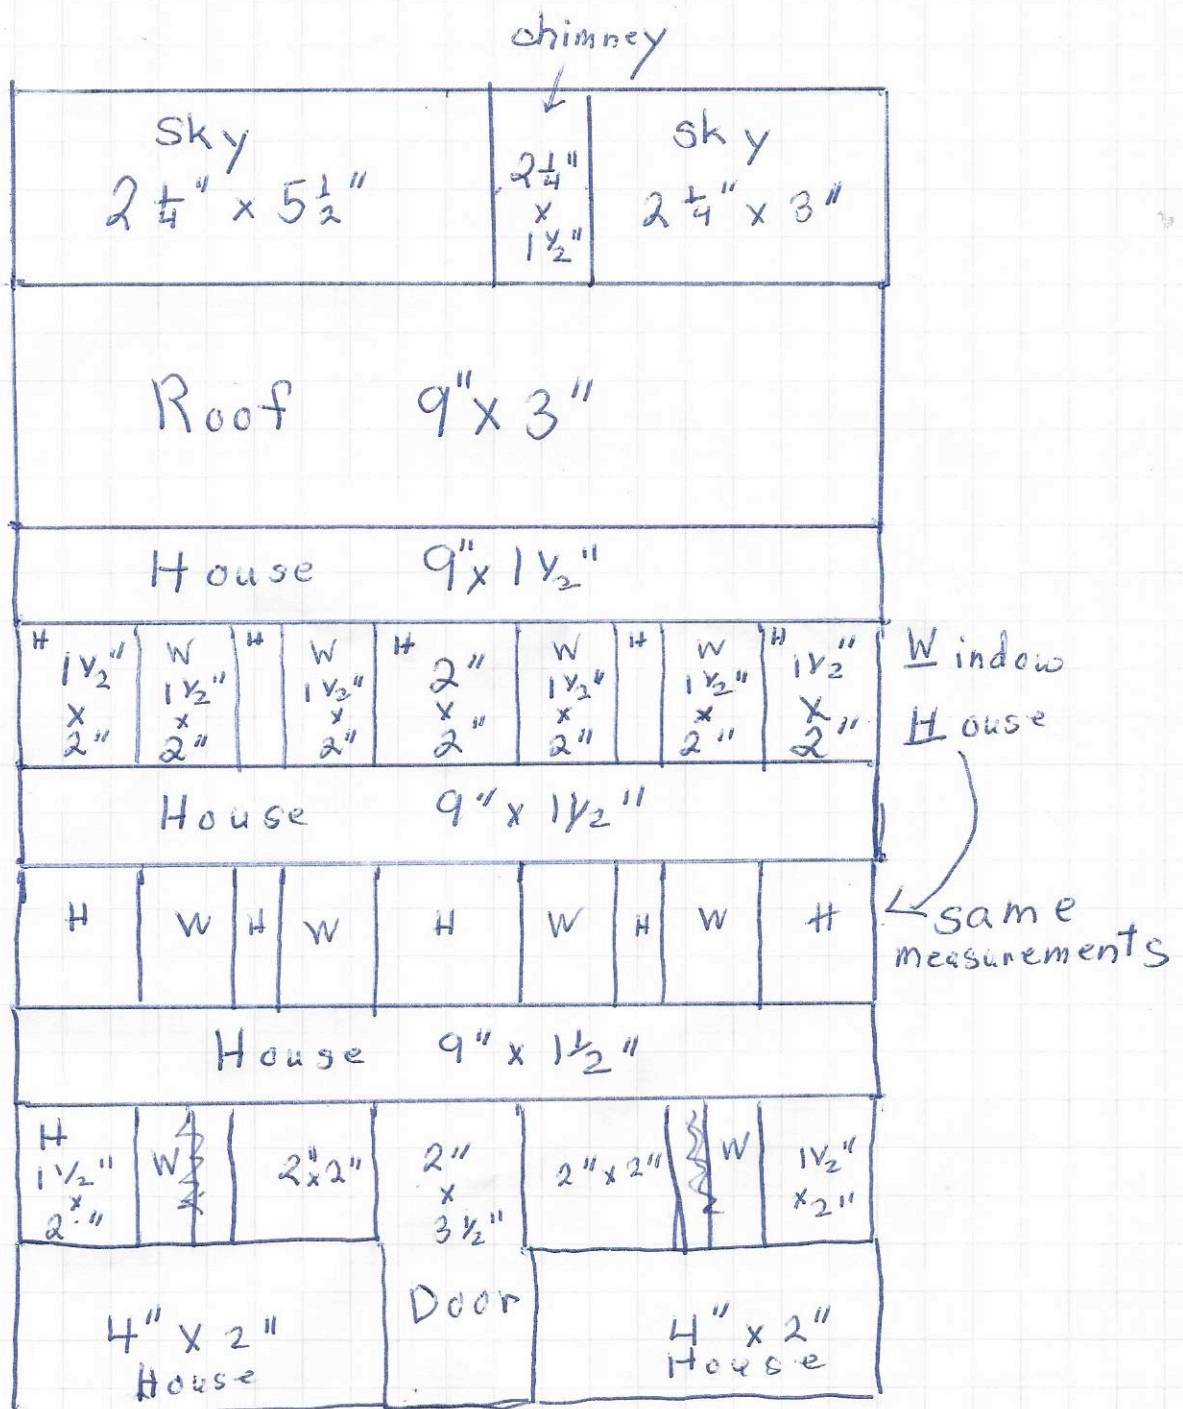

# HOUSE PATTERN

Block size W-9 inches x L  $13\frac{3}{4}$  inches

FIVE STAR.  
★★★★★

FIVE STAR.  
★★★★★

FIVE STAR.  
★★★★★

FIVE STAR.  
★★★★★