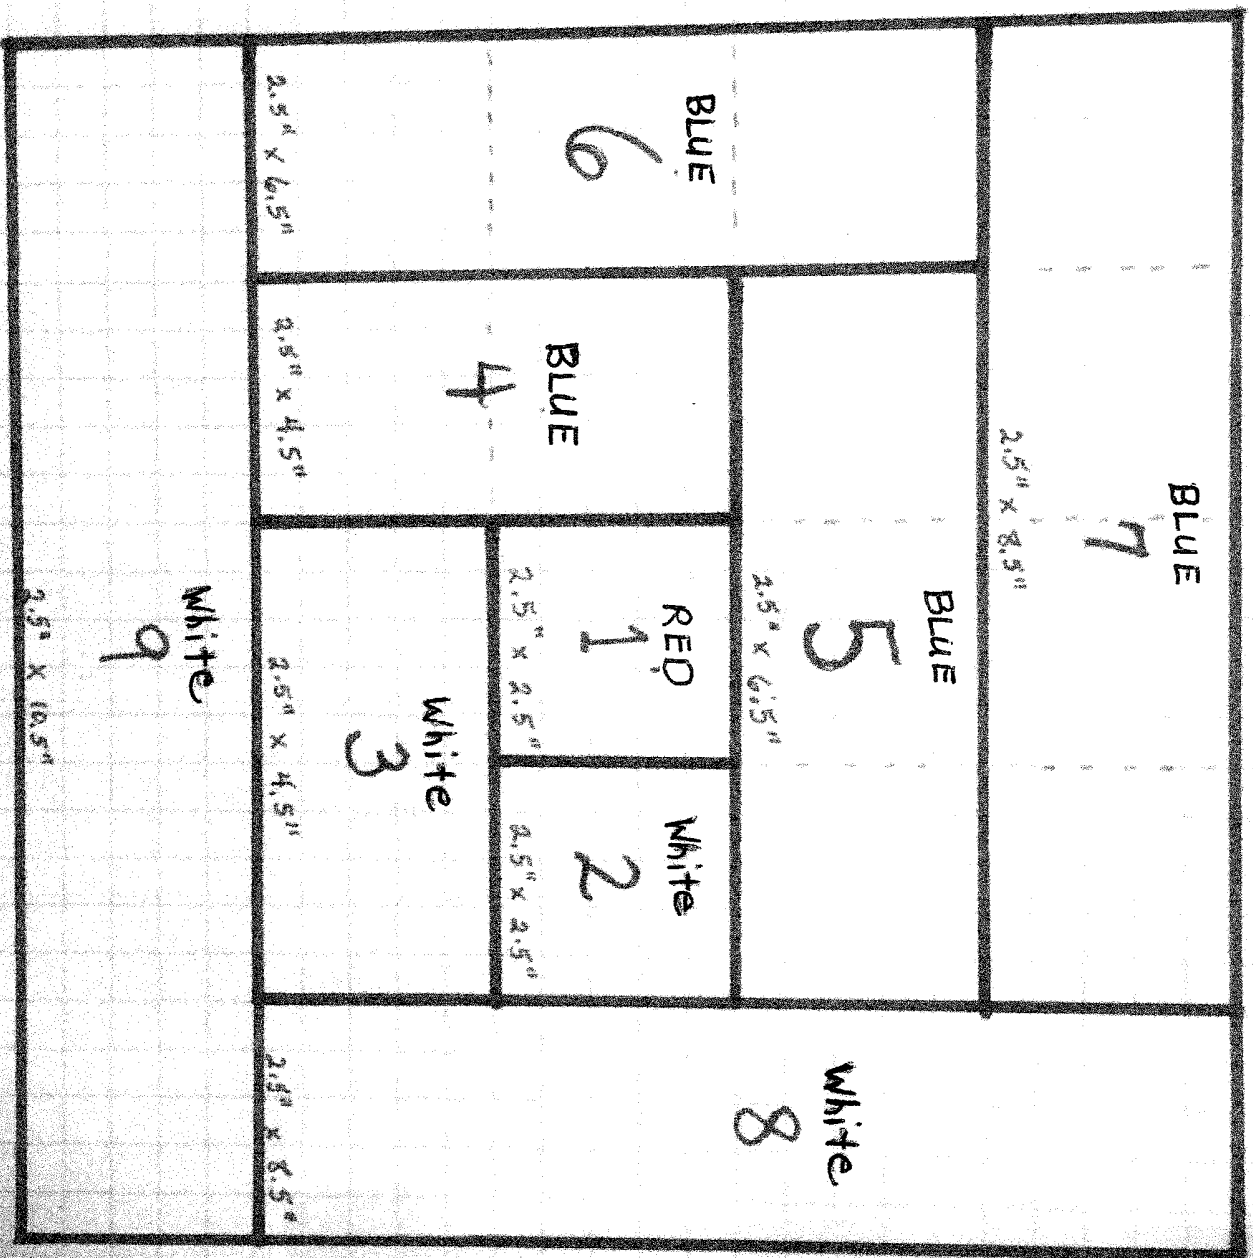

QOV Block of Month – September 2016

LOG CABIN BLOCK 10.5" unfinished block

Please square up blocks when sewn ☺

2.5" strips

Sew in number order.

- | | | |
|----|-------------|-------|
| 1. | 2.5 x 2.5" | RED |
| 2. | 2.5 x 2.5" | White |
| 3. | 2.5 x 4.5" | White |
| 4. | 2.5 x 4.5" | Blue |
| 5. | 2.5 x 6.5" | Blue |
| 6. | 2.5 x 6.5" | Blue |
| 7. | 2.5 x 8.5" | Blue |
| 8. | 2.5 x 8.5" | White |
| 9. | 2.5 x 10.5" | White |